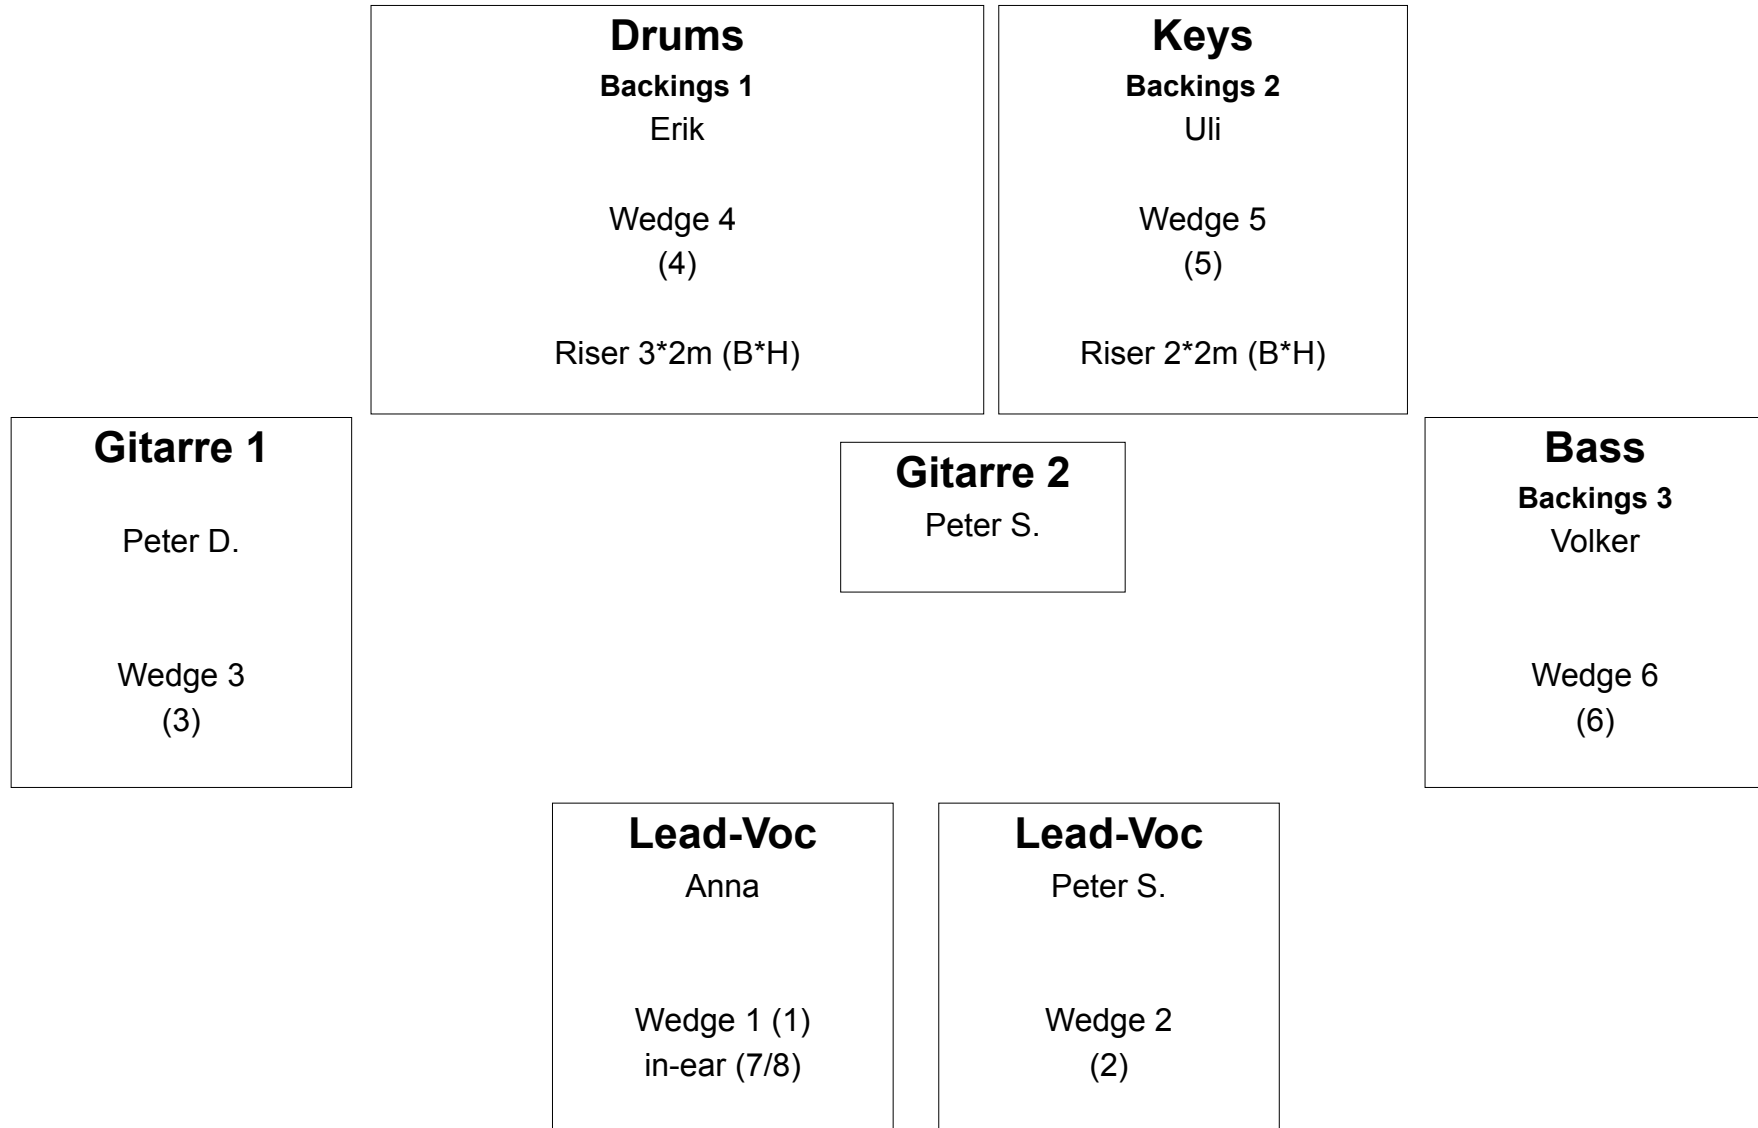

Technical Rider Wolle Pur

Tech-Kontakt: Peter Duemmler, merlin@merlinsound.de, 0171-3831472

| Kanal | Instr. | Mic./ DI | Gate | Comp. |
|-------|----------------------|-----------------------------|------|-------|
| 1 | Bassdrum | Shure Beta 91a o. Beta 52a | x | x |
| 2 | Snare | Shure Beta 57 o. Beyer M201 | x | x |
| 3 | HH | Cond. | | |
| 4 | Tom | | x | x |
| 5 | Floor Tom | | x | x |
| 6 | | | | |
| 7 | OH L | Cond. | | x |
| 8 | OH R | Cond. | | x |
| 9 | | | | |
| 10 | Bass | DI (self) | | x |
| 11 | Gtr. 1 L | DI (self) | | |
| 12 | Gtr. 1 R | DI (self) | | |
| 13 | Gtr. 2 | Shure SM-57 o. Sennh. 409 | x | x |
| 14 | | | | |
| 15 | Keys L | DI (self) | | |
| 16 | Keys R | DI (self) | | |
| 17 | | | | |
| 18 | Lead Vocals Anna | Wireless (self) | | x |
| 19 | Lead Vocals Peter S. | Wireless (58er Kapsel) | | x |
| 20 | Backings 1 Drums | Shure Beta-58 | | x |
| 21 | Backings 2 Keys | Shure Beta-58 | | x |
| 22 | Backings 3 Bass | Shure SM-58 | | x |
| 23 | | | | |
| 24 | | | | |

Monitoring:

- 1 Lead Voc. Anna
- 2 Lead Voc. Peter S.
- 3 Gitarre 1
- 4 Drums
- 5 Keys
- 6 Bass
- 7/8 Lead Voc. Anna, wireless in-ear (stereo), (self)

FX:

- 1 Hall/ Plate
- 2 Drumhall (Nonlin/ Gated)
- 3 Tap-Delay
- 4 Harmonizer/ Detune

Bitte Strom an jeder Position!